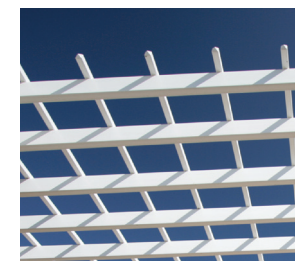

SUPERIOR[™]
PLASTIC PRODUCTS

VINYL PERGOLAS

SUPERIOR PERGOLAS

High-quality structural vinyl pergolas with a variety of sizes, colors and styles available.

What is a Pergola?

A pergola is an outdoor structure comprised of wood, vinyl or aluminum and used to define an outdoor space with select variations of shade or privacy. Pergolas are also a practical solution for protecting a homeowner's outdoor space from direct contact with the elements.

How are they typically used?

A pergola can be either free-standing or attached to your home over a patio or deck. Attached pergolas function more as an extension of your home and extend out directly from the wall of your house, usually centered over a patio door that opens up to your outdoor living space. A homeowner can install a free-standing pergola just about anywhere, including patios, decks, yards, and gardens.

2) COLOR**

3) SUPPORT COLUMNS

4) ROOF STYLE

Straight Rafters

Arched Rafters
12' X 12' Maximum

5) SHADE COVER

1-1/2" Square

1-3/4" Square