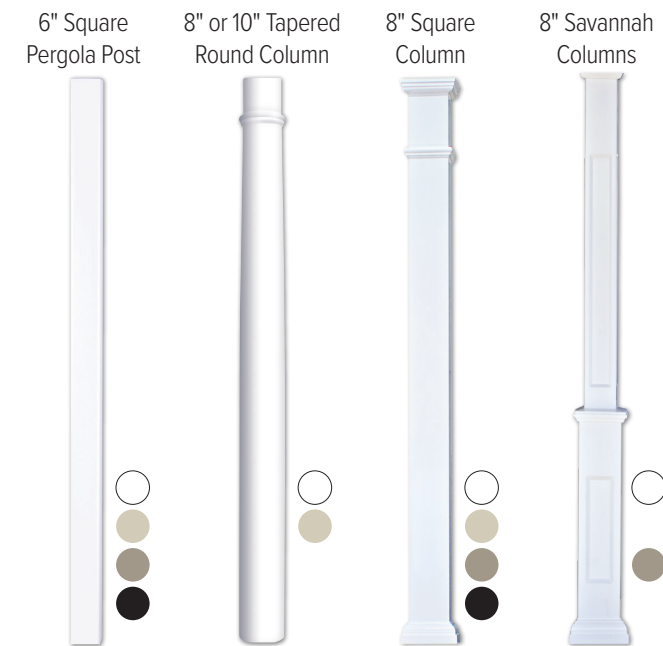

CUSTOMIZE YOUR VINYL PERGOLA

CHOOSE YOUR OPTIONS:

1. Size 2. Color 3. Support Columns 4. Roof Style 5. Shade Cover

1) SIZE OPTIONS*

8' x 12'	10' x 10'	12' x 12'	16' x 16'
8' x 16'	10' x 12'	12' x 16'	16' x 20'
8' x 20'	10' x 16'	12' x 20'	
	10' x 20'		

2) COLOR**

3) SUPPORT COLUMNS

4) ROOF STYLE

Straight Rafters

Arched Rafters
12' X 12' Maximum

5) SHADE COVER

1-1/2" Square

1-3/4" Square